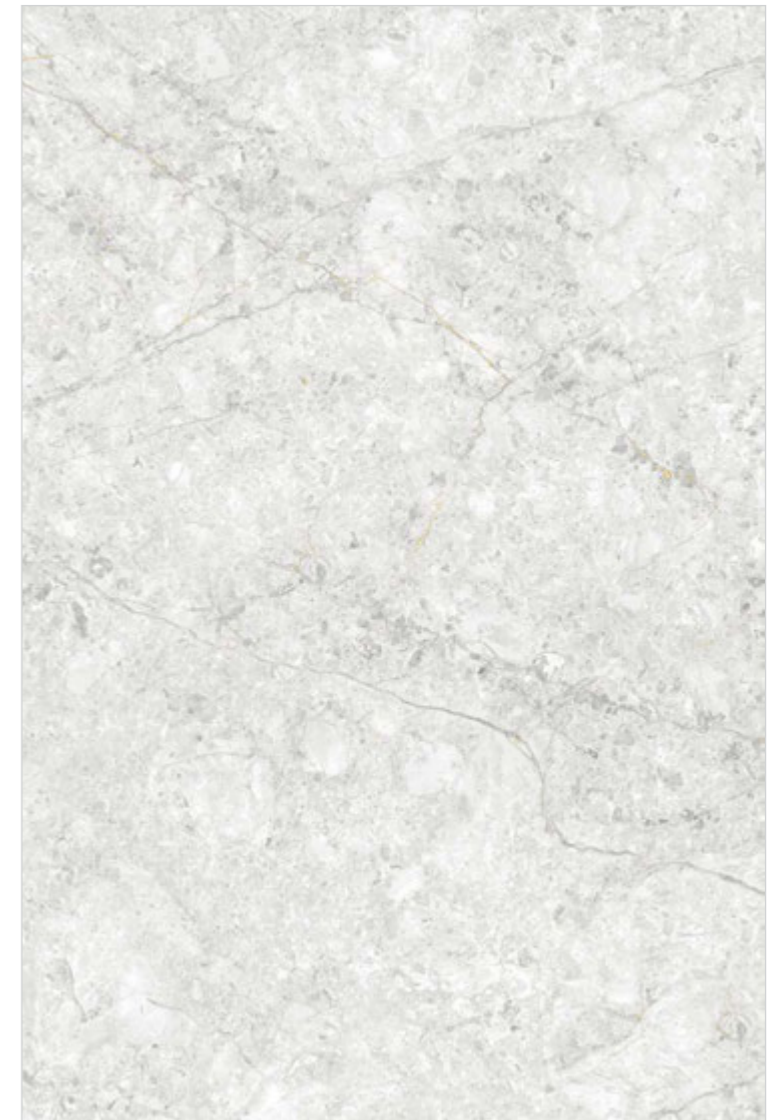

Grafitè  
ceramics®

Cloudy  
Onyx

1200x1800mm

High Gloss

Grafitè  
ceramics®

Afyon  
Bliss

1200x1800mm

High Gloss