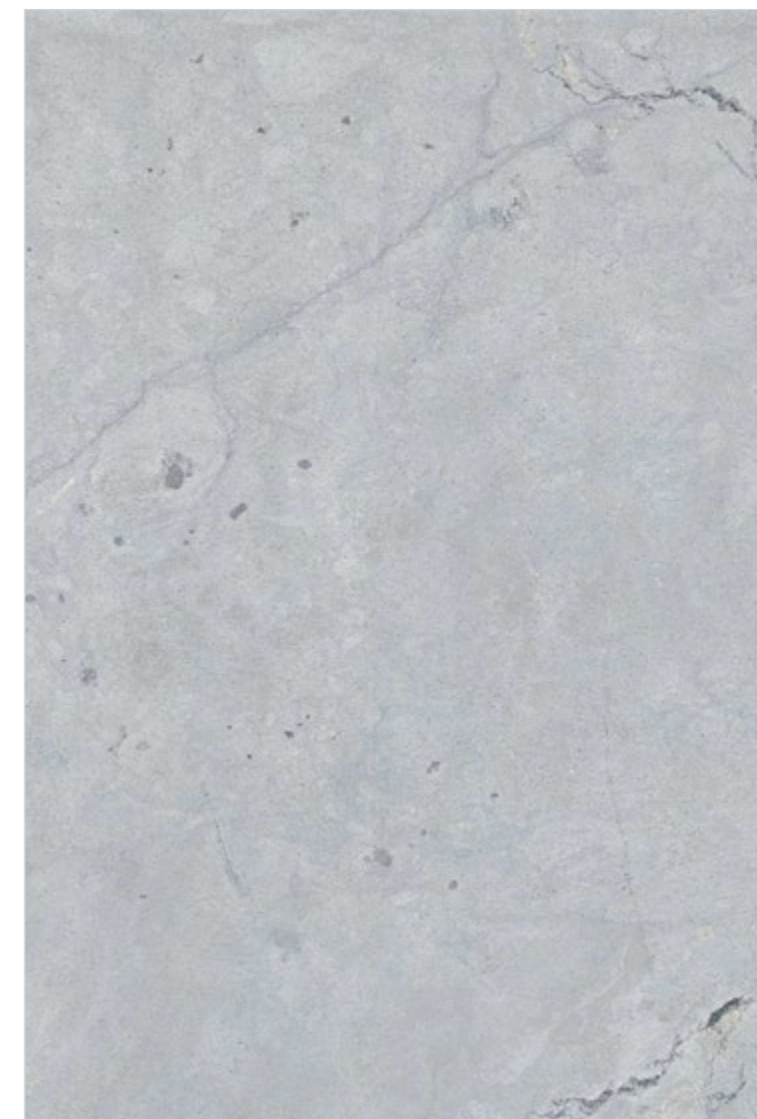

1200x1800mm

Matt

Grafitè  
ceramics®

Ferro  
Celeste

1200x1800mm

Matt